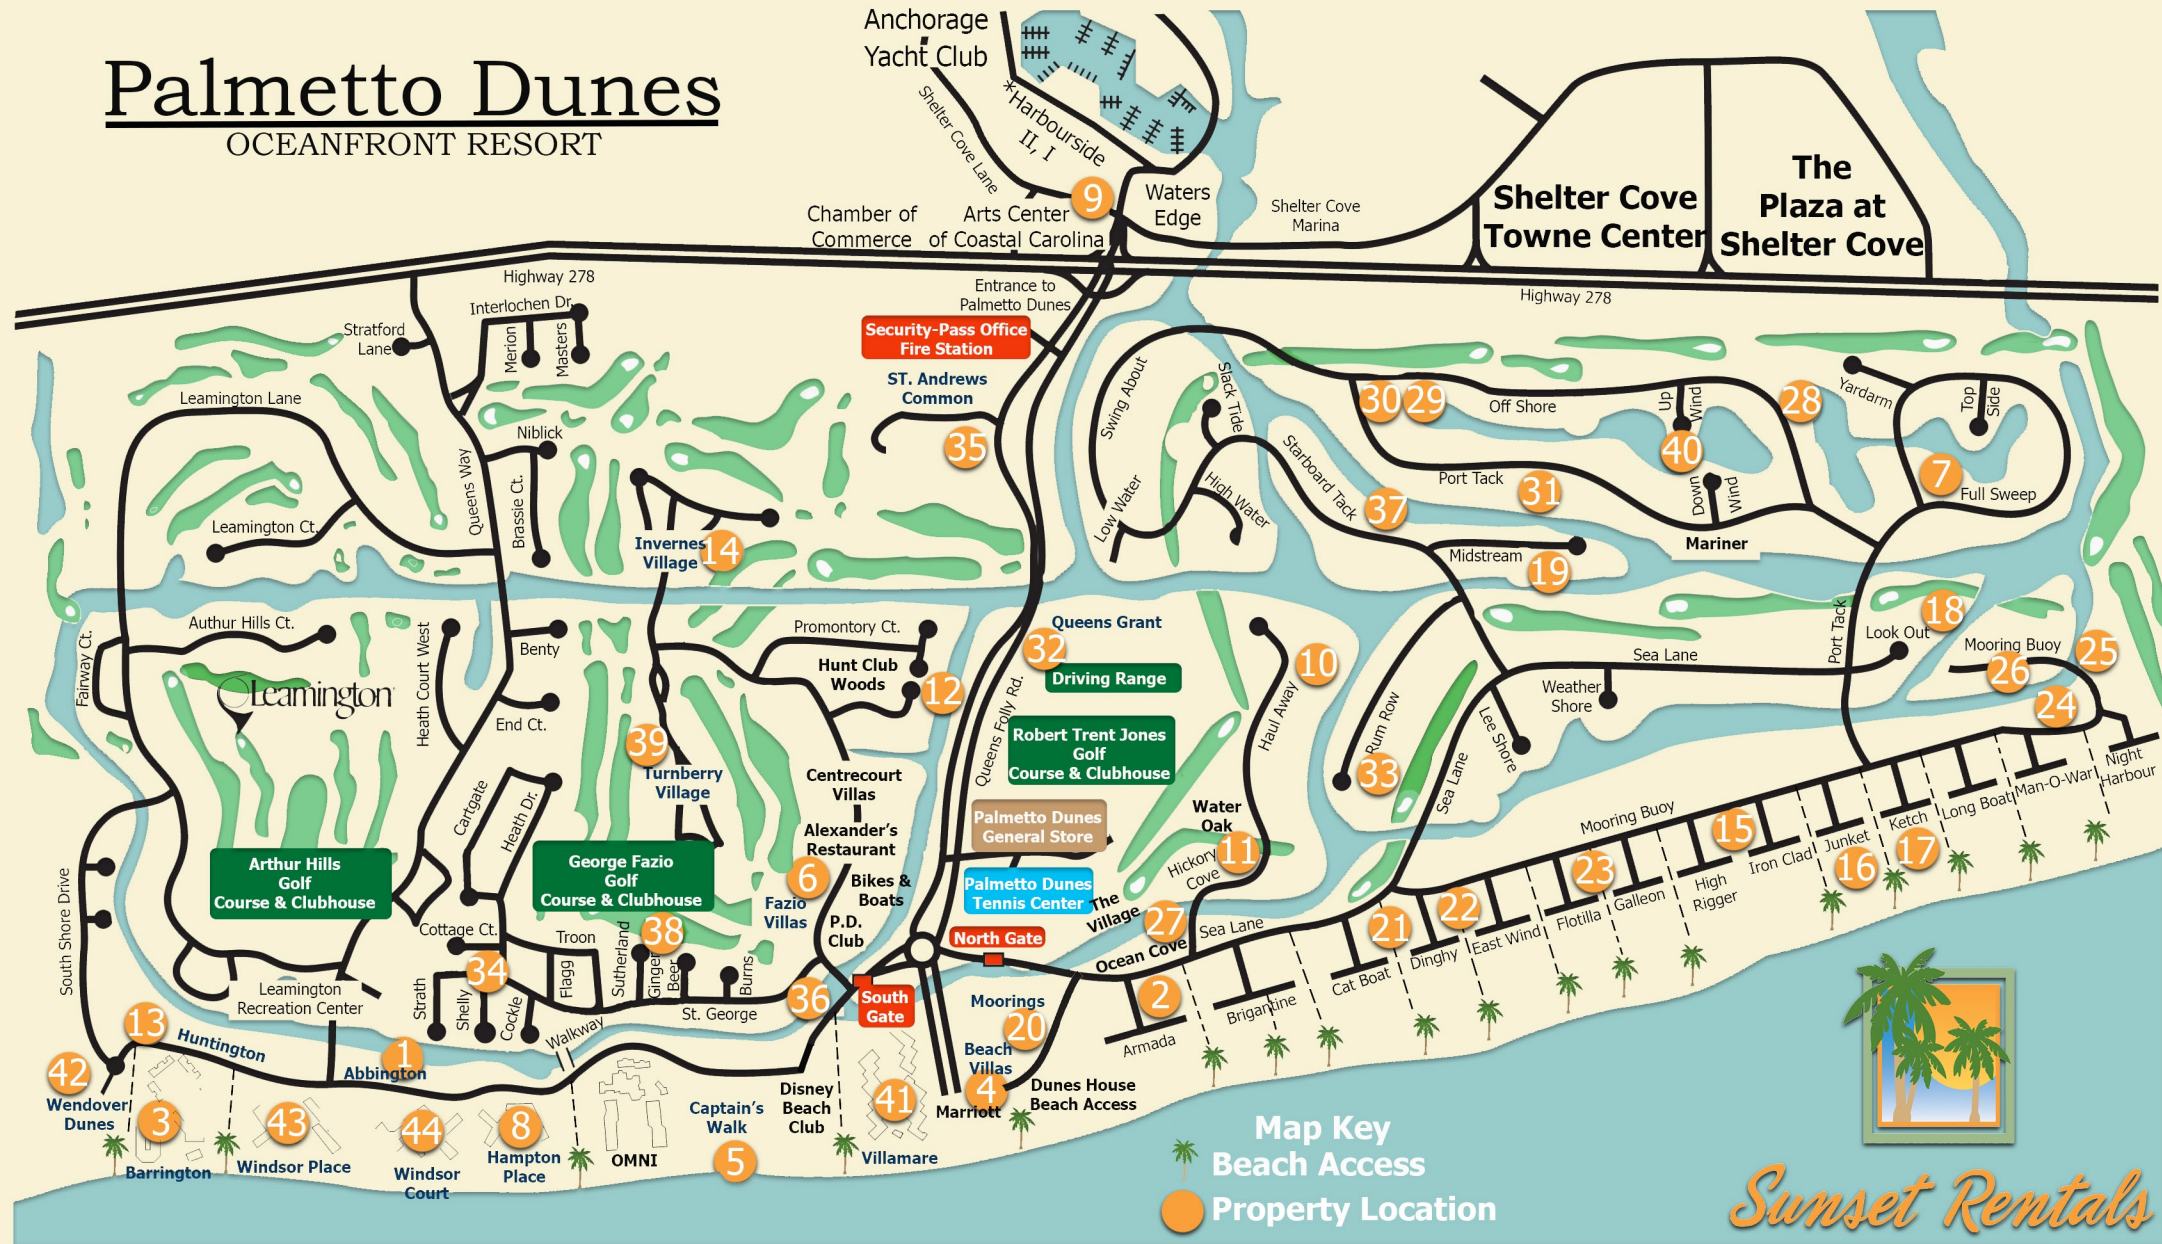

Palmetto Dunes

OCEANFRONT RESORT

- Properties:
1. Abbington
 2. Armada
 3. Barrington Ct.
 4. Beach Villa
 5. Captain's Walk
 6. Fazio Villas
 7. Full Sweep
 8. Hampton Place
 9. Harbourside Villa
 10. Haul Away
 11. Hickory Cove
 12. Hunt Club
 13. Huntington
 14. Inverness Village
 15. Iron Clad
 16. Junket
 17. Ketch
 18. Lookout
 19. Midstream
 20. Moorings
 21. 54 Mooring Buoy
 22. 62 Mooring Buoy
 23. 84 Mooring Buoy
 24. 163 Mooring Buoy
 25. 175 Mooring Buoy
 26. 179 Mooring Buoy
 27. Ocean Cove
 28. 10 Off Shore
 29. 57 Off Shore
 30. 63 Off Shore
 31. 66 Port Tack
 32. Queens Grant
 33. Rum Row
 34. Shelley Court
 35. St. Andrews
 36. 1 St. George
 37. 10 Starboard Tack
 38. Sutherland
 39. Turnberry
 40. 4 Upwind Rd.
 41. Villamare
 42. Wendover Dunes
 43. Windsor Place
 44. Windsor Court

Directions to Palmetto Dunes:
 From I-95, Take exit 8 for Highway 278. Follow Highway 278 for about 25 miles. Palmetto Dunes will be on your left. Please have your gate pass visible and follow the directions to your vacation rental as listed above.